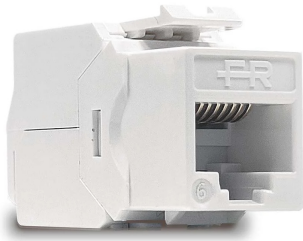

## CAT6 Keystone

RJ45 connectors

**Keystone RJ-45 CAT 6 UTP receptacle** for high-density installation solutions suitable for **Gigabit ethernet** data distributions. Quick and easy connection **without the use of tools** ensuring significant time savings during installation.

### Technical Chars

- RJ45 CAT 6 UTP Class E Plug
- Tool-free mounting
- Supports **TIA 568 A and B** configurations
- Also suitable for **patch panel** installations
- Compatible with cables **from AWG23 to AWG26**
- ATM 1200
- 1000BASE-T (Gigabit Ethernet)
- 1G FCBASE-T

CAT6 Keystone		
Code		287706
Connector		Keystone RJ45 CAT 6 UTP
Colour		White
Contacts		Golden bronze over nickel
Insulation material		UL 94 V-0 class flame retardant plastic material
Total mating force		> 100g (800g on 8 conductors)
Insertion-extraction life		> 750
Max. speed		ATM 1200; 1000BASE-T (Gigabit Ethernet); 1G FCBASE-T
Dielectric withstanding voltage		1000 Vdc for 1 min
DC pass	A	1.5
Contact resistance	mOhm	10
Insulation resistance	MOhm	500
Impedence	Ohm	< 0.1
Conformity		Class E, ANSI/TIA 568-B.2-1, ISO/IEC 11801, ISO/IEC 60603-7, YD/T 926.3-2009
Operating temperature	°C	-10 to +60
Storage temperature	°C	-40 to +70
Humidity	%	10% - 90% RH